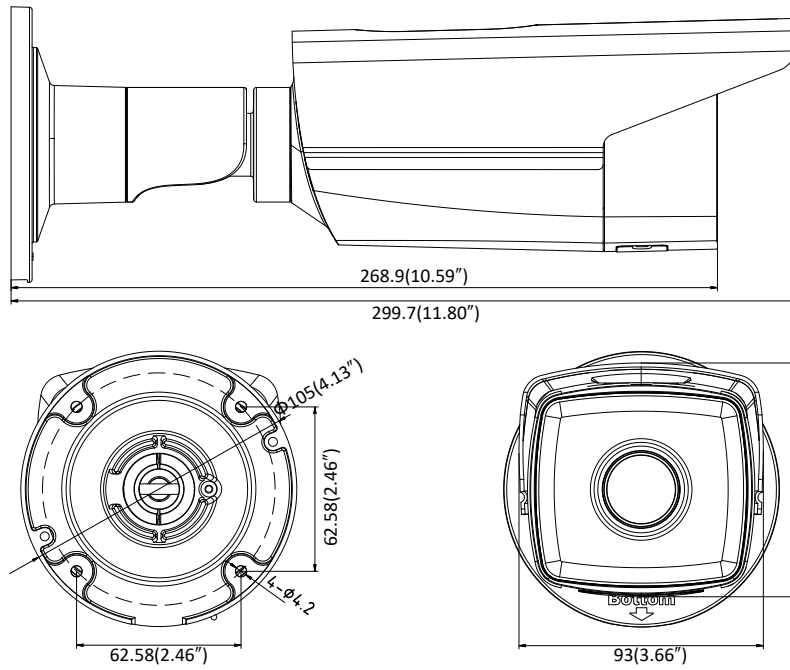

Dimensions

Unit: mm

Accessories

Distributed by

HIKVISION

Headquarters

No.555 Qianmo Road, Binjiang District,
Hangzhou 310051, China
T +86-571-8807-5998
overseasbusiness@hikvision.com

Hikvision USA
T +1-909-895-0400
sales.usa@hikvision.com

Hikvision Europe
T +31-23-55-42-770
info.eu@hikvision.com

Hikvision Middle East
T +971-4-8816086
salesme@hikvision.com

Hikvision Russia
T +7-495-669-67-99
sateru@hikvision.com

Hikvision India
T +91-22-28469900
sales@pramahikvision.com

Hikvision Italy
T +39-0438-6902
info.it@hikvision.com

Hikvision France
T +33(0)1-85-330-450
info.fr@hikvision.com

Hikvision Spain
T +34-91-737-16-55
info.es@hikvision.com

Hikvision Poland
T +48-22-460-01-50
poland@hikvision.com

Hikvision UK
T +01628-902140
support.uk@hikvision.com

Hikvision Singapore
T +65-6684-4718
sg@hikvision.com

Hikvision Oceania
T +61-2-8599-4233
salesau@hikvision.com

Hikvision Canada
T +1-909-895-0400
sales.usa@hikvision.com

Hikvision Korea
T +82-31-731-8841
sales.korea@hikvision.com

Hikvision Brazil
T +55 11 3318-0050
Latam.support@hikvision.com

Hikvision Africa
T +27 (10) 0351172
sale.africa@hikvision.com

Hikvision Hong Kong
T +852-2151-1761